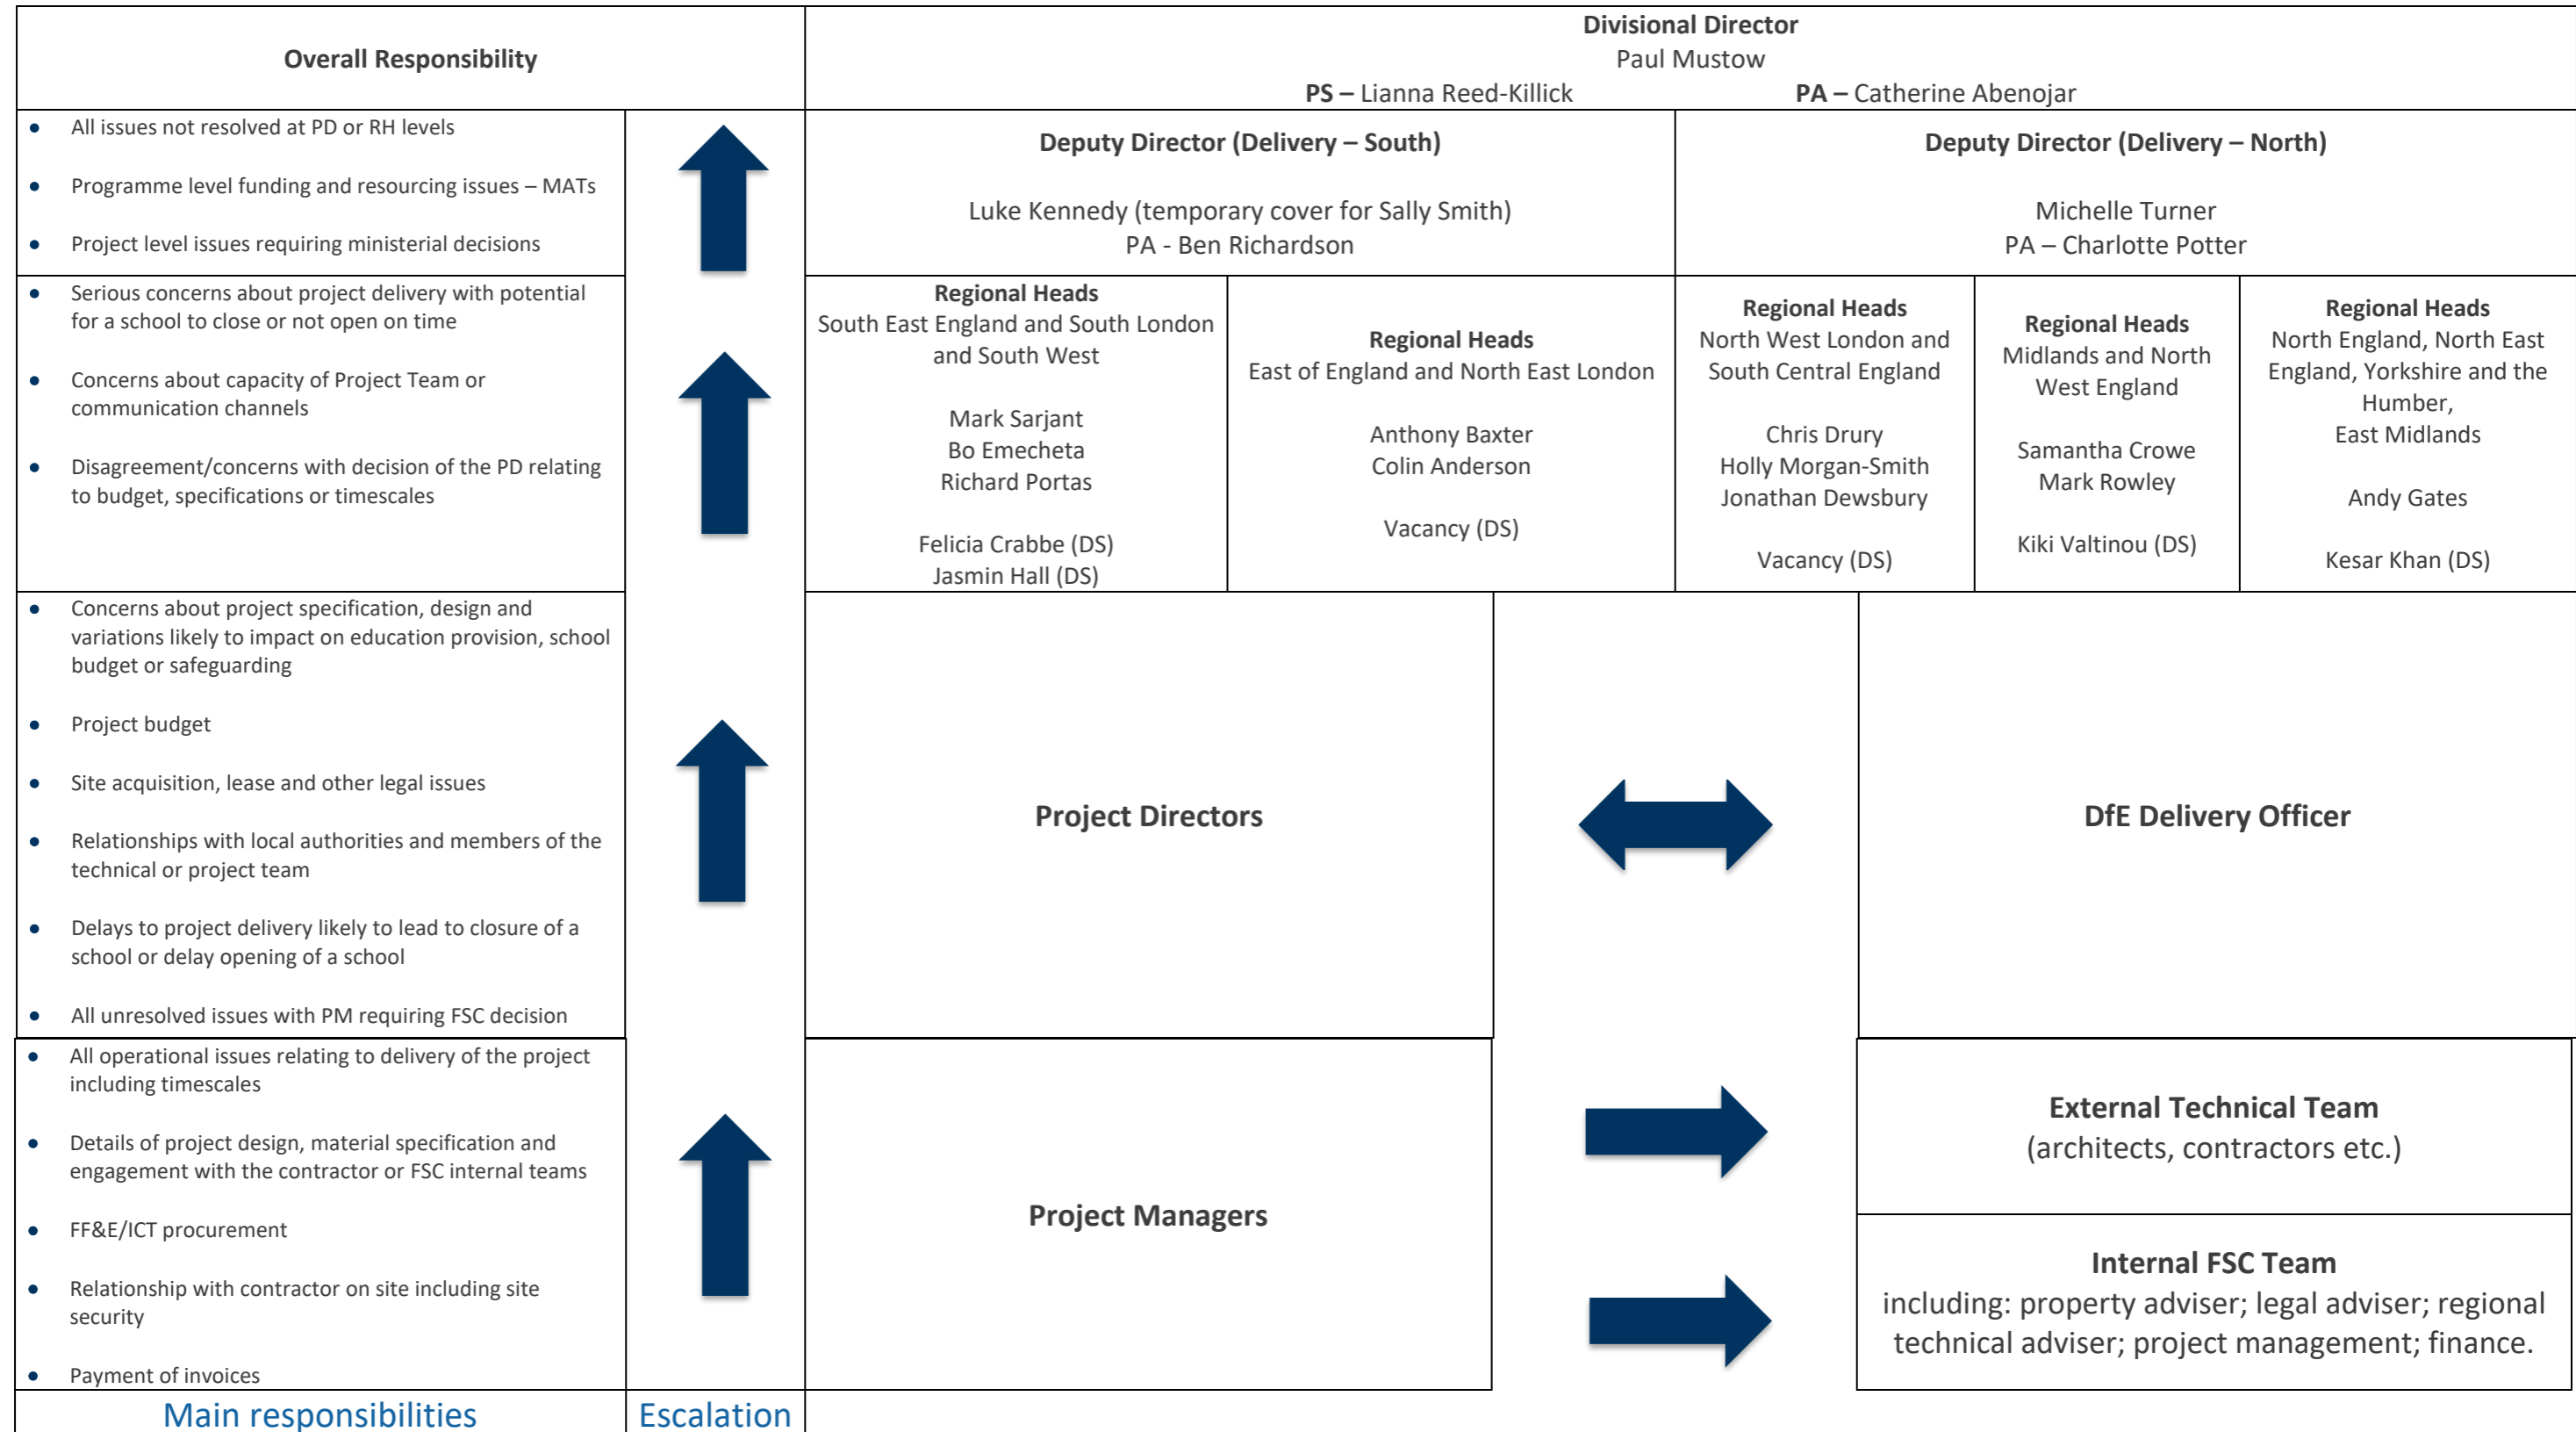

# Free schools capital project team

Document produced by the *Education and Skills Funding Agency*

Education & Skills  
Funding Agency

New  
Schools  
Network

Key

DS – Delivery Support

FSC – Free Schools Capital

MAT – Multi-academy Trust

PA – Personal Assistant

PD – Project Director

PM – Project Manager

PS – Private Secretary

RH – Regional Head

FF&E - Furniture, fixtures, and equipment

ICT - Information and communications technology